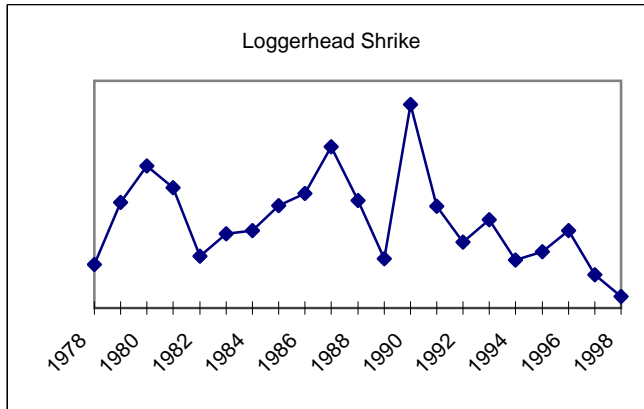

Misc 3

All data has been normalized to total party-hours.

Compiled by Len Kopka