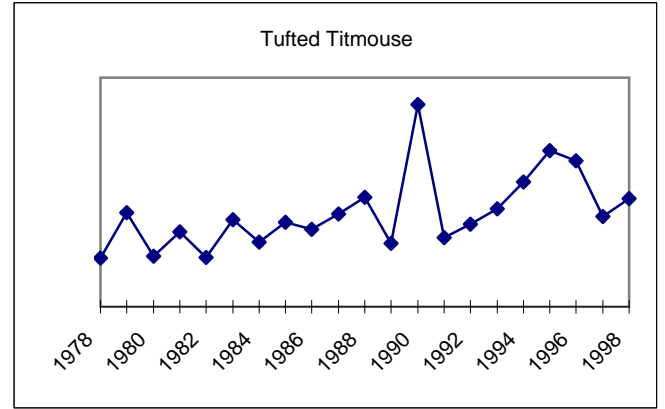

Titmice

All data has been normalized to total party-hours.

Compiled by Len Kopka