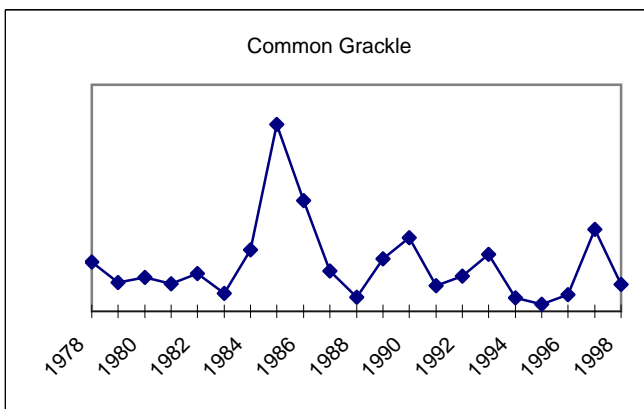

All data has been normalized to total party-hours.

Compiled by Len Kopka

Sparrows

All data has been normalized to total party-hours.

Compiled by Len Kopka

Blackbirds

All data has been normalized to total party-hours.