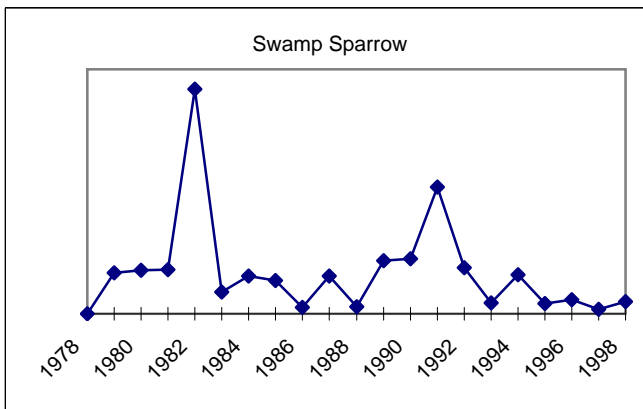

Sparrows

All data has been normalized to total party-hours.

Compiled by Len Kopka