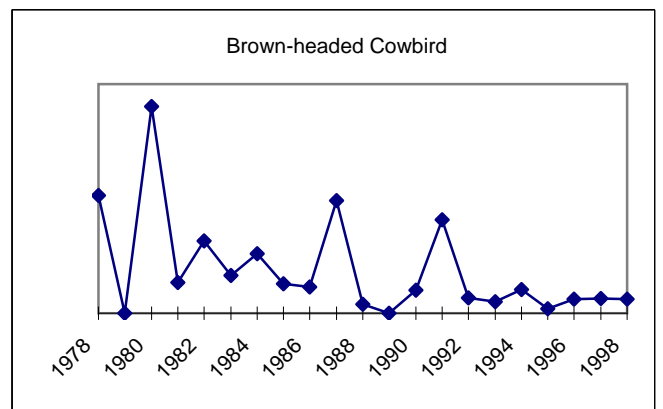

All data has been normalized to total party-hours.

Compiled by Len Kopka

Sparrows

All data has been normalized to total party-hours.

Compiled by Len Kopka

Blackbirds

All data has been normalized to total party-hours.