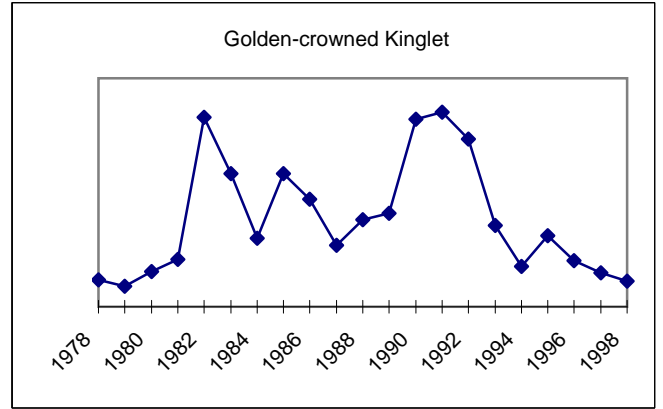

All data has been normalized to total party-hours.

Compiled by Len Kopka

Misc 3

All data has been normalized to total party-hours.

Compiled by Len Kopka

Misc 4

All data has been normalized to total party-hours.