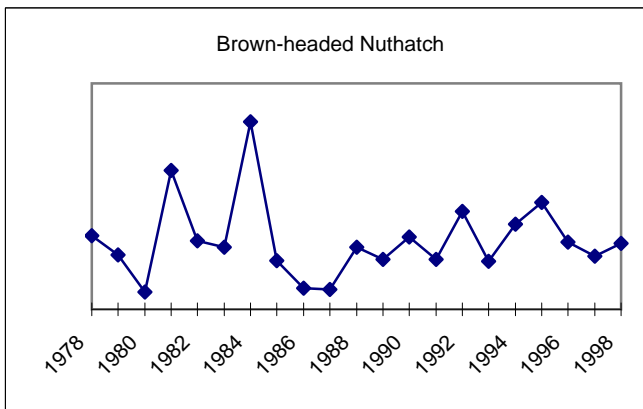

Titmice

All data has been normalized to total party-hours.

Compiled by Len Kopka