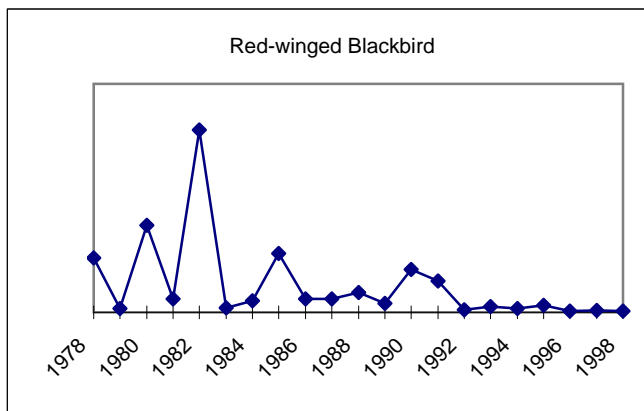

All data has been normalized to total party-hours.

Compiled by Len Kopka

Sparrows

All data has been normalized to total party-hours.

Compiled by Len Kopka

Blackbirds

All data has been normalized to total party-hours.