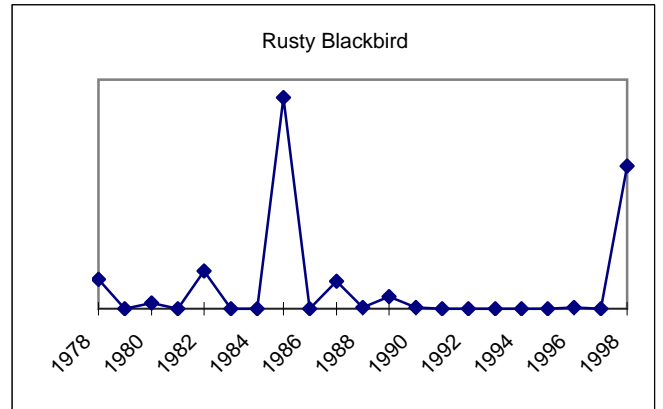

All data has been normalized to total party-hours.

Compiled by Len Kopka

Sparrows

All data has been normalized to total party-hours.

Compiled by Len Kopka

Blackbirds

All data has been normalized to total party-hours.