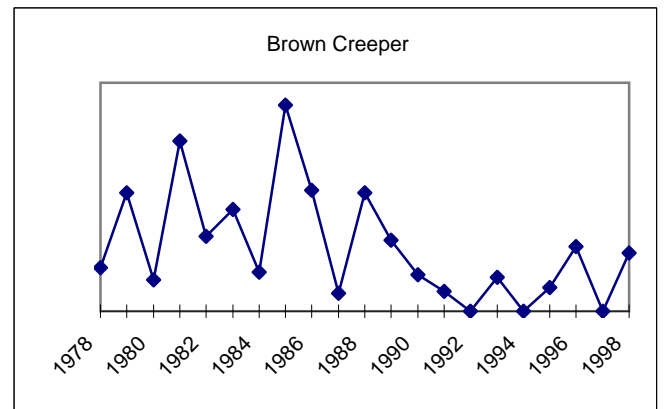

Titmice

All data has been normalized to total party-hours.

Compiled by Len Kopka