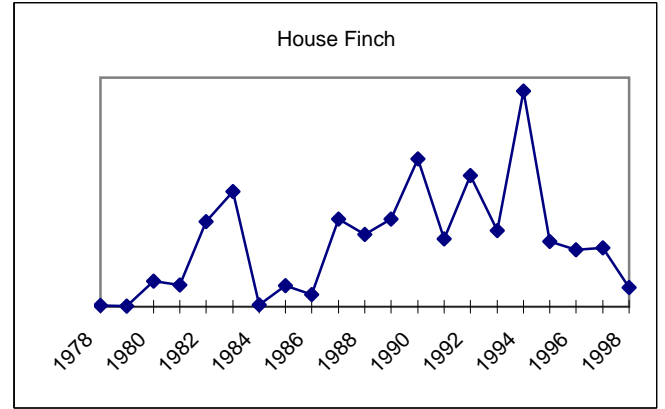

Finches

All data has been normalized to total party-hours.

Compiled by Len Kopka