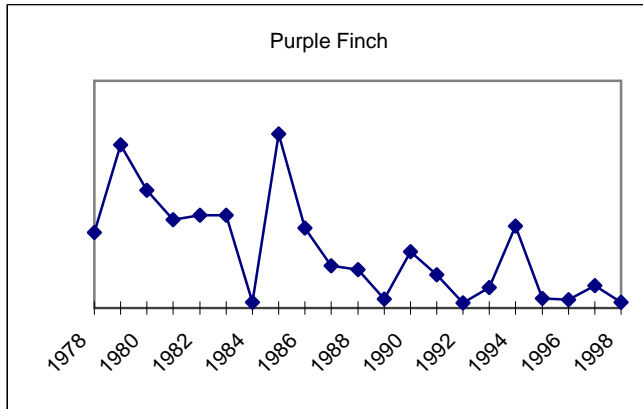

Finches

All data has been normalized to total party-hours.

Compiled by Len Kopka