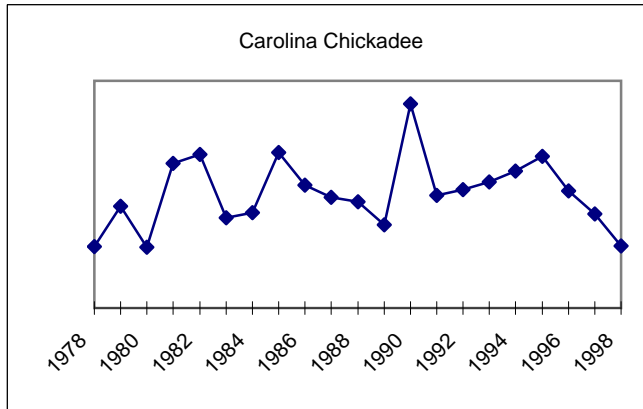

Titmice

All data has been normalized to total party-hours.

Compiled by Len Kopka