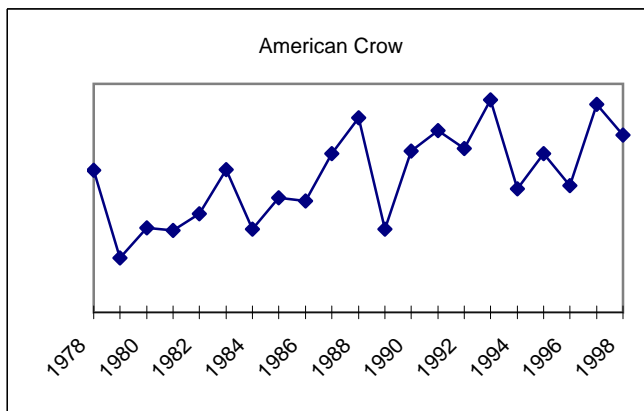

All data has been normalized to total party-hours.

Compiled by Len Kopka

Sparrows

All data has been normalized to total party-hours.

Compiled by Len Kopka

Blackbirds

All data has been normalized to total party-hours.

Compiled by Len Kopka

Finches

All data has been normalized to total party-hours.

Compiled by Len Kopka

Misc 1

All data has been normalized to total party-hours.

Compiled by Len Kopka

Misc 2