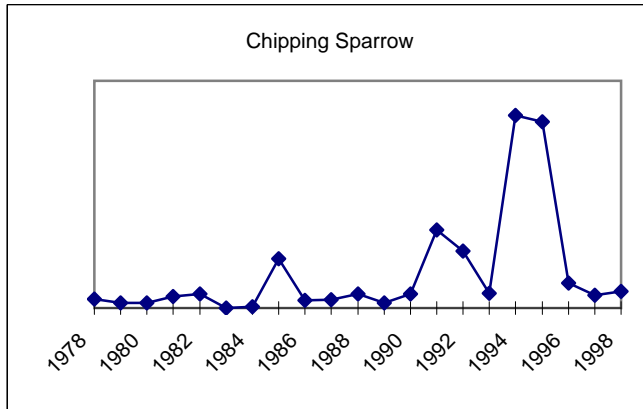

Sparrows

All data has been normalized to total party-hours.

Compiled by Len Kopka