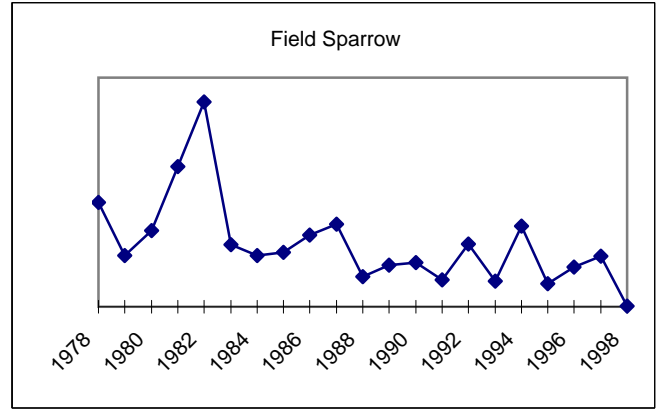

Sparrows

All data has been normalized to total party-hours.

Compiled by Len Kopka