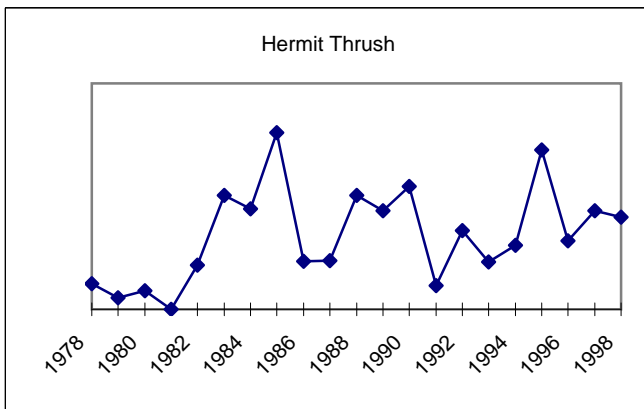

All data has been normalized to total party-hours.

Compiled by Len Kopka

Sparrows

All data has been normalized to total party-hours.

Compiled by Len Kopka

Blackbirds

All data has been normalized to total party-hours.

Compiled by Len Kopka

Finches

All data has been normalized to total party-hours.

Compiled by Len Kopka

Misc 1

All data has been normalized to total party-hours.

Compiled by Len Kopka

Misc 2

All data has been normalized to total party-hours.

Compiled by Len Kopka

Misc 3

All data has been normalized to total party-hours.

Compiled by Len Kopka

Misc 4

All data has been normalized to total party-hours.