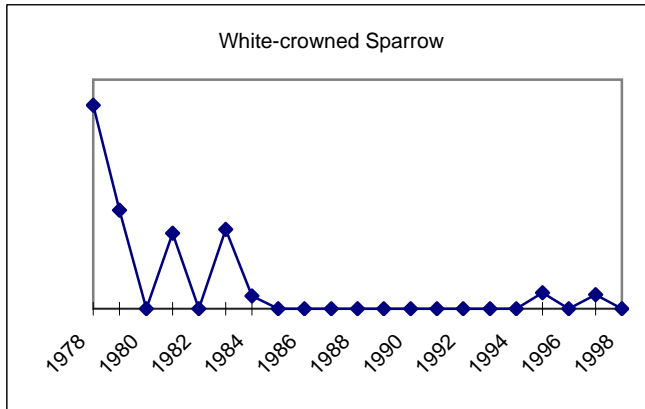

All data has been normalized to total party-hours.

Compiled by Len Kopka

Sparrows

All data has been normalized to total party-hours.

Compiled by Len Kopka

Blackbirds

All data has been normalized to total party-hours.