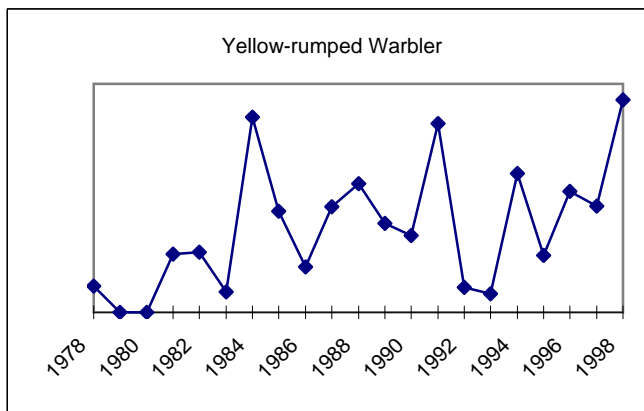

Misc 3

All data has been normalized to total party-hours.

Compiled by Len Kopka