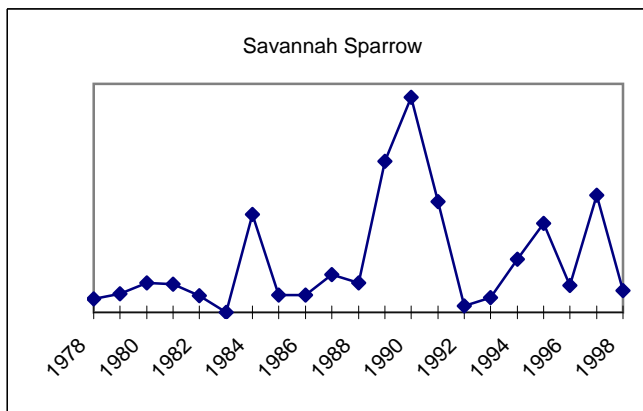

Sparrows

All data has been normalized to total party-hours.

Compiled by Len Kopka