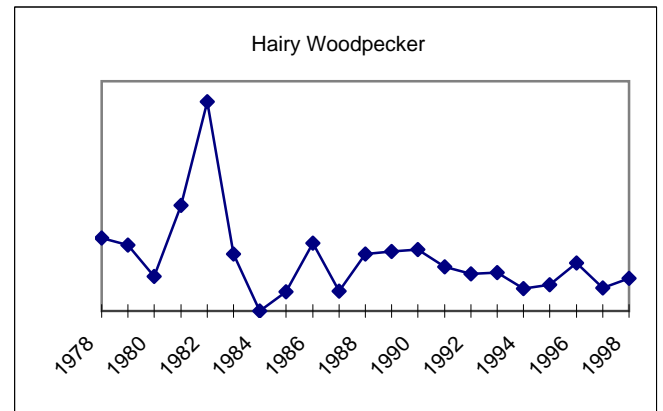

GREENVILLE CHRISTMAS BIRD COUNT

<u>Species</u>	<u>1989</u>	<u>1990</u>	<u>1991</u>	<u>1992</u>	<u>1993</u>	<u>1994</u>	<u>1995</u>	<u>1996</u>	<u>1997</u>	<u>1998</u>
Eastern Meadowlark	118	224	162	171	99	183	251	199	73	29
Rusty Blackbird	30	3						3		220
Brewer's Blackbird		65								
Common Grackle	5228	7092	2320	3783	5877	1160	524	1377	6937	1623
Brown-headed Cowbird		62	237	46	33	59	10	33	36	24
Purple Finch	5	31	17	3	12	41	4	4	11	2
House Finch	246	404	172	396	222	535	138	132	142	33
Pine Siskin	1	7	6				23	4		
American Goldfinch	35	104	92	133	98	60	164	103	70	92
Evening Grosbeak										
House Sparrow	130	77	23	27	30	41	50	23	33	9
Total Species:	78	82	78	74	74	75	79	82	81	82
Total Individual Birds:	10614	18814	10052	11636	18678	10148	8299	7981	14990	6982
Count Date:	16-Dec	29-Dec	21-Dec	19-Dec	18-Dec	31-Dec	30-Dec	28-Dec	3-Jan	2-Jan
# of Observers:	17	14	12	19	18	22	22	23	21	18
Total Party-hours:	64.25	62.50	58.00	69.00	67.00	56.75	48.25	53.00	55.00	39.25
Hours on foot:	24.00	22.50	25.00	31.50	23.50	30.50	24.50	26.00	25.00	17.00
Hours by car:	40.25	40.00	33.00	37.50	43.50	26.25	23.75	27.00	30.00	22.00
Total Party-miles:	485.50	496.00	483.00	614.25	466.00	397.25	379.50	349.00	477.50	421.00
Miles on foot:	16.50	18.00	16.50	22.00	19.00	17.25	14.50	21.00	17.50	12.00
Miles by car:	469.00	478.00	466.50	592.25	447.00	380.00	365.00	328.00	460.00	408.00
# Feeder watchers:	4	2	1	0	0	3	0	1	3	3
Feeder hours:	22.00	4.00	1.00	0.00	0.00	6.00	0.00	1.00	3.00	6.00
Owling hours:	2.75	1.75	5.00	2.50	1.75	4.75	3.00	3.00	2.75	3.25
Owling miles:	1.50	14.00	48.00	67.00	9.00	11.25	19.00	8.25	8.00	15.00
Weather:	clear	rainy	p cloudy	p cloudy	cloudy	foggy	p cloudy	foggy	m sunny	cloudy
Wind:	0-15 NE	calm	5-20 SW	5 SW	8 SW	2-10 NE	0-2 var.	calm	0-5 SSW	0-15 NE
Temperature range:	17-33	39-42	32-62	35-61	34-49	35-44	20-52	42-60	30-64	26-37
Compiler:	PW	PW	PW	GC	S&VC	PW	PW	LK	LK	LK

Compilers

DW = Diana Wilson
PW = Pete Worthington
S&VC = Steve & Vicki Cox
GC = Greg Cornwell
LK = Len Kopka

Woodpeckers

All data has been normalized to total party-hours.

Compiled by Len Kopka