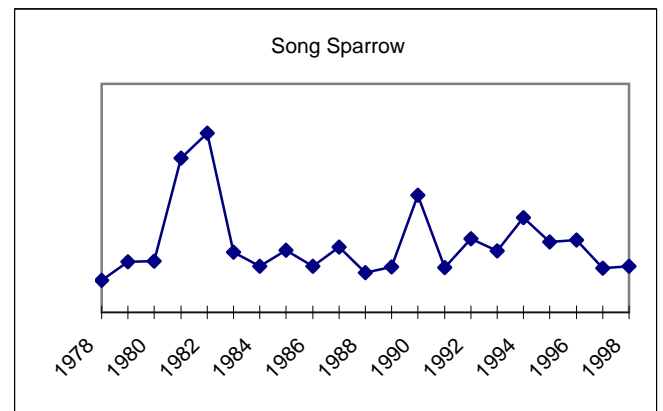

Sparrows

All data has been normalized to total party-hours.

Compiled by Len Kopka