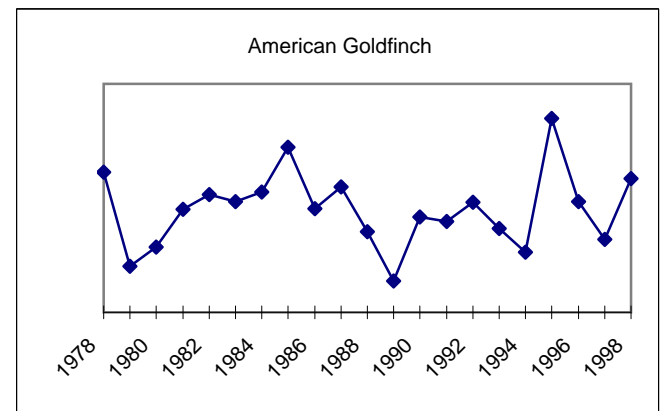

Finches

All data has been normalized to total party-hours.

Compiled by Len Kopka