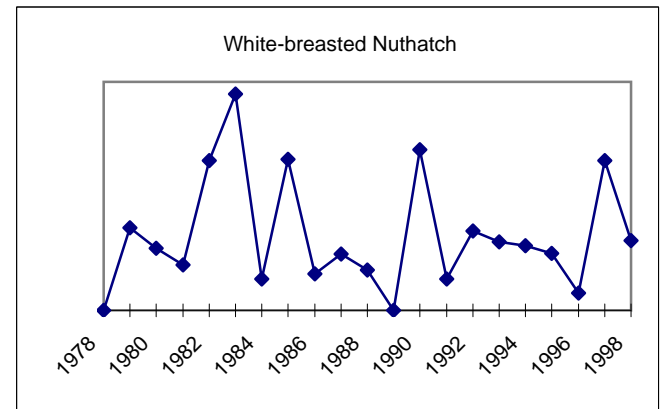

Titmice

All data has been normalized to total party-hours.

Compiled by Len Kopka