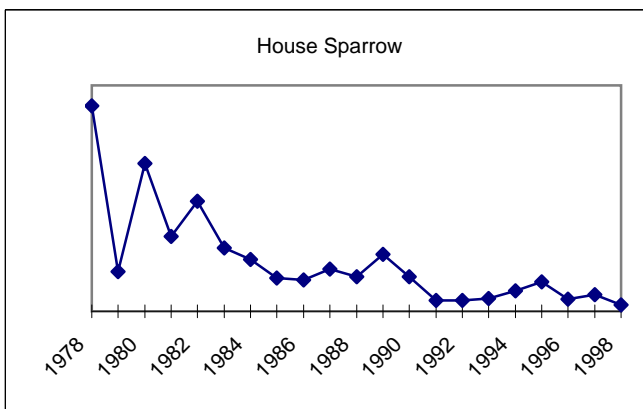

Finches

All data has been normalized to total party-hours.

Compiled by Len Kopka