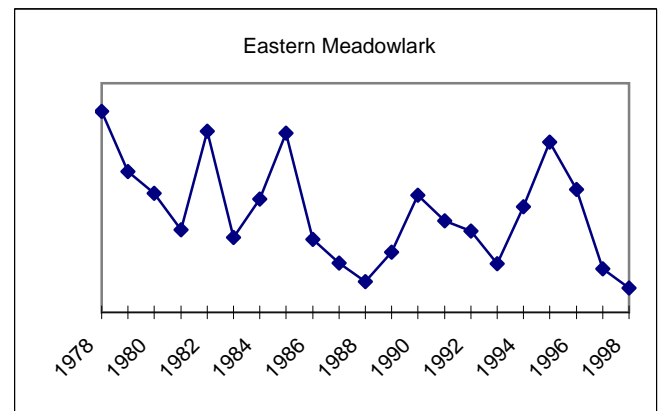

All data has been normalized to total party-hours.

Compiled by Len Kopka

Sparrows

All data has been normalized to total party-hours.

Compiled by Len Kopka

Blackbirds

All data has been normalized to total party-hours.