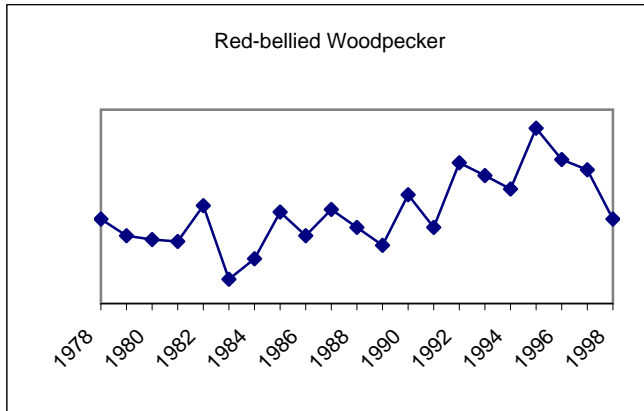

GREENVILLE CHRISTMAS BIRD COUNT

<u>Species</u>	<u>1989</u>	<u>1990</u>	<u>1991</u>	<u>1992</u>	<u>1993</u>	<u>1994</u>	<u>1995</u>	<u>1996</u>	<u>1997</u>	<u>1998</u>
Eastern Meadowlark	118	224	162	171	99	183	251	199	73	29
Rusty Blackbird	30	3						3		220
Brewer's Blackbird		65								
Common Grackle	5228	7092	2320	3783	5877	1160	524	1377	6937	1623
Brown-headed Cowbird		62	237	46	33	59	10	33	36	24
Purple Finch	5	31	17	3	12	41	4	4	11	2
House Finch	246	404	172	396	222	535	138	132	142	33
Pine Siskin	1	7	6				23	4		
American Goldfinch	35	104	92	133	98	60	164	103	70	92
Evening Grosbeak										
House Sparrow	130	77	23	27	30	41	50	23	33	9
Total Species:	78	82	78	74	74	75	79	82	81	82
Total Individual Birds:	10614	18814	10052	11636	18678	10148	8299	7981	14990	6982
Count Date:	16-Dec	29-Dec	21-Dec	19-Dec	18-Dec	31-Dec	30-Dec	28-Dec	3-Jan	2-Jan
# of Observers:	17	14	12	19	18	22	22	23	21	18
Total Party-hours:	64.25	62.50	58.00	69.00	67.00	56.75	48.25	53.00	55.00	39.25
Hours on foot:	24.00	22.50	25.00	31.50	23.50	30.50	24.50	26.00	25.00	17.00
Hours by car:	40.25	40.00	33.00	37.50	43.50	26.25	23.75	27.00	30.00	22.00
Total Party-miles:	485.50	496.00	483.00	614.25	466.00	397.25	379.50	349.00	477.50	421.00
Miles on foot:	16.50	18.00	16.50	22.00	19.00	17.25	14.50	21.00	17.50	12.00
Miles by car:	469.00	478.00	466.50	592.25	447.00	380.00	365.00	328.00	460.00	408.00
# Feeder watchers:	4	2	1	0	0	3	0	1	3	3
Feeder hours:	22.00	4.00	1.00	0.00	0.00	6.00	0.00	1.00	3.00	6.00
Owling hours:	2.75	1.75	5.00	2.50	1.75	4.75	3.00	3.00	2.75	3.25
Owling miles:	1.50	14.00	48.00	67.00	9.00	11.25	19.00	8.25	8.00	15.00
Weather:	clear	rainy	p cloudy	p cloudy	cloudy	foggy	p cloudy	foggy	m sunny	cloudy
Wind:	0-15 NE	calm	5-20 SW	5 SW	8 SW	2-10 NE	0-2 var.	calm	0-5 SSW	0-15 NE
Temperature range:	17-33	39-42	32-62	35-61	34-49	35-44	20-52	42-60	30-64	26-37
Compiler:	PW	PW	PW	GC	S&VC	PW	PW	LK	LK	LK

Compilers

DW = Diana Wilson
PW = Pete Worthington
S&VC = Steve & Vicki Cox
GC = Greg Cornwell
LK = Len Kopka

Woodpeckers

All data has been normalized to total party-hours.

Compiled by Len Kopka