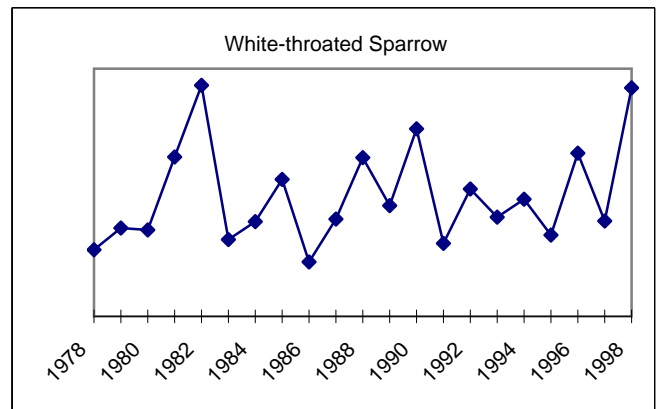

Sparrows

All data has been normalized to total party-hours.

Compiled by Len Kopka