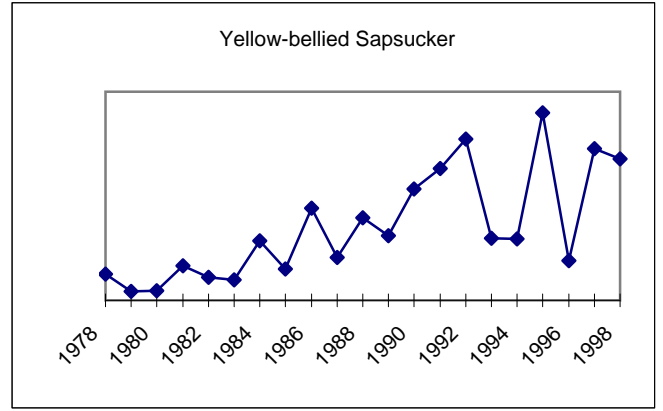

GREENVILLE CHRISTMAS BIRD COUNT

<u>Species</u>	<u>1989</u>	<u>1990</u>	<u>1991</u>	<u>1992</u>	<u>1993</u>	<u>1994</u>	<u>1995</u>	<u>1996</u>	<u>1997</u>	<u>1998</u>
Eastern Meadowlark	118	224	162	171	99	183	251	199	73	29
Rusty Blackbird	30	3						3		220
Brewer's Blackbird		65								
Common Grackle	5228	7092	2320	3783	5877	1160	524	1377	6937	1623
Brown-headed Cowbird		62	237	46	33	59	10	33	36	24
Purple Finch	5	31	17	3	12	41	4	4	11	2
House Finch	246	404	172	396	222	535	138	132	142	33
Pine Siskin	1	7	6				23	4		
American Goldfinch	35	104	92	133	98	60	164	103	70	92
Evening Grosbeak										
House Sparrow	130	77	23	27	30	41	50	23	33	9
Total Species:	78	82	78	74	74	75	79	82	81	82
Total Individual Birds:	10614	18814	10052	11636	18678	10148	8299	7981	14990	6982
Count Date:	16-Dec	29-Dec	21-Dec	19-Dec	18-Dec	31-Dec	30-Dec	28-Dec	3-Jan	2-Jan
# of Observers:	17	14	12	19	18	22	22	23	21	18
Total Party-hours:	64.25	62.50	58.00	69.00	67.00	56.75	48.25	53.00	55.00	39.25
Hours on foot:	24.00	22.50	25.00	31.50	23.50	30.50	24.50	26.00	25.00	17.00
Hours by car:	40.25	40.00	33.00	37.50	43.50	26.25	23.75	27.00	30.00	22.00
Total Party-miles:	485.50	496.00	483.00	614.25	466.00	397.25	379.50	349.00	477.50	421.00
Miles on foot:	16.50	18.00	16.50	22.00	19.00	17.25	14.50	21.00	17.50	12.00
Miles by car:	469.00	478.00	466.50	592.25	447.00	380.00	365.00	328.00	460.00	408.00
# Feeder watchers:	4	2	1	0	0	3	0	1	3	3
Feeder hours:	22.00	4.00	1.00	0.00	0.00	6.00	0.00	1.00	3.00	6.00
Owling hours:	2.75	1.75	5.00	2.50	1.75	4.75	3.00	3.00	2.75	3.25
Owling miles:	1.50	14.00	48.00	67.00	9.00	11.25	19.00	8.25	8.00	15.00
Weather:	clear	rainy	p cloudy	p cloudy	cloudy	foggy	p cloudy	foggy	m sunny	cloudy
Wind:	0-15 NE	calm	5-20 SW	5 SW	8 SW	2-10 NE	0-2 var.	calm	0-5 SSW	0-15 NE
Temperature range:	17-33	39-42	32-62	35-61	34-49	35-44	20-52	42-60	30-64	26-37
Compiler:	PW	PW	PW	GC	S&VC	PW	PW	LK	LK	LK

Compilers

DW = Diana Wilson
PW = Pete Worthington
S&VC = Steve & Vicki Cox
GC = Greg Cornwell
LK = Len Kopka

Woodpeckers

All data has been normalized to total party-hours.

Compiled by Len Kopka