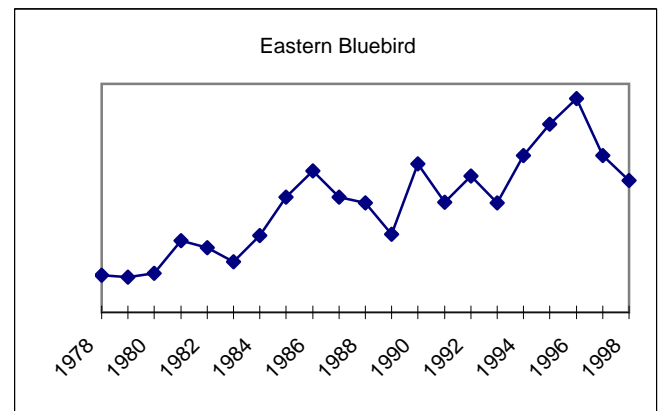

All data has been normalized to total party-hours.

Compiled by Len Kopka

Sparrows

All data has been normalized to total party-hours.

Compiled by Len Kopka

Blackbirds

All data has been normalized to total party-hours.

Compiled by Len Kopka

Finches

All data has been normalized to total party-hours.

Compiled by Len Kopka

Misc 1

All data has been normalized to total party-hours.

Compiled by Len Kopka

Misc 2