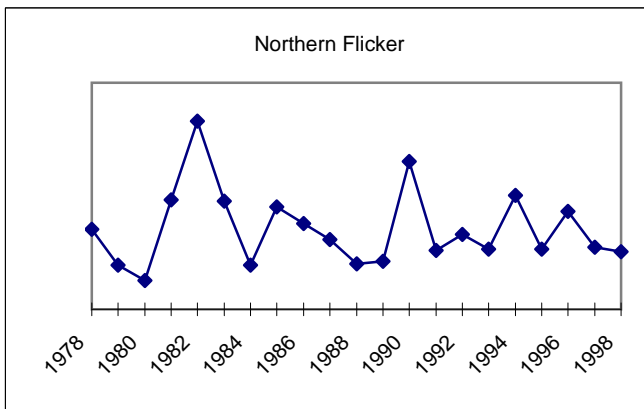

GREENVILLE CHRISTMAS BIRD COUNT

<u>Species</u>	<u>1989</u>	<u>1990</u>	<u>1991</u>	<u>1992</u>	<u>1993</u>	<u>1994</u>	<u>1995</u>	<u>1996</u>	<u>1997</u>	<u>1998</u>
Eastern Meadowlark	118	224	162	171	99	183	251	199	73	29
Rusty Blackbird	30	3						3		220
Brewer's Blackbird		65								
Common Grackle	5228	7092	2320	3783	5877	1160	524	1377	6937	1623
Brown-headed Cowbird		62	237	46	33	59	10	33	36	24
Purple Finch	5	31	17	3	12	41	4	4	11	2
House Finch	246	404	172	396	222	535	138	132	142	33
Pine Siskin	1	7	6				23	4		
American Goldfinch	35	104	92	133	98	60	164	103	70	92
Evening Grosbeak										
House Sparrow	130	77	23	27	30	41	50	23	33	9
Total Species:	78	82	78	74	74	75	79	82	81	82
Total Individual Birds:	10614	18814	10052	11636	18678	10148	8299	7981	14990	6982
Count Date:	16-Dec	29-Dec	21-Dec	19-Dec	18-Dec	31-Dec	30-Dec	28-Dec	3-Jan	2-Jan
# of Observers:	17	14	12	19	18	22	22	23	21	18
Total Party-hours:	64.25	62.50	58.00	69.00	67.00	56.75	48.25	53.00	55.00	39.25
Hours on foot:	24.00	22.50	25.00	31.50	23.50	30.50	24.50	26.00	25.00	17.00
Hours by car:	40.25	40.00	33.00	37.50	43.50	26.25	23.75	27.00	30.00	22.00
Total Party-miles:	485.50	496.00	483.00	614.25	466.00	397.25	379.50	349.00	477.50	421.00
Miles on foot:	16.50	18.00	16.50	22.00	19.00	17.25	14.50	21.00	17.50	12.00
Miles by car:	469.00	478.00	466.50	592.25	447.00	380.00	365.00	328.00	460.00	408.00
# Feeder watchers:	4	2	1	0	0	3	0	1	3	3
Feeder hours:	22.00	4.00	1.00	0.00	0.00	6.00	0.00	1.00	3.00	6.00
Owling hours:	2.75	1.75	5.00	2.50	1.75	4.75	3.00	3.00	2.75	3.25
Owling miles:	1.50	14.00	48.00	67.00	9.00	11.25	19.00	8.25	8.00	15.00
Weather:	clear	rainy	p cloudy	p cloudy	cloudy	foggy	p cloudy	foggy	m sunny	cloudy
Wind:	0-15 NE	calm	5-20 SW	5 SW	8 SW	2-10 NE	0-2 var.	calm	0-5 SSW	0-15 NE
Temperature range:	17-33	39-42	32-62	35-61	34-49	35-44	20-52	42-60	30-64	26-37
Compiler:	PW	PW	PW	GC	S&VC	PW	PW	LK	LK	LK

Compilers

DW = Diana Wilson
PW = Pete Worthington
S&VC = Steve & Vicki Cox
GC = Greg Cornwell
LK = Len Kopka

Woodpeckers

All data has been normalized to total party-hours.

Compiled by Len Kopka