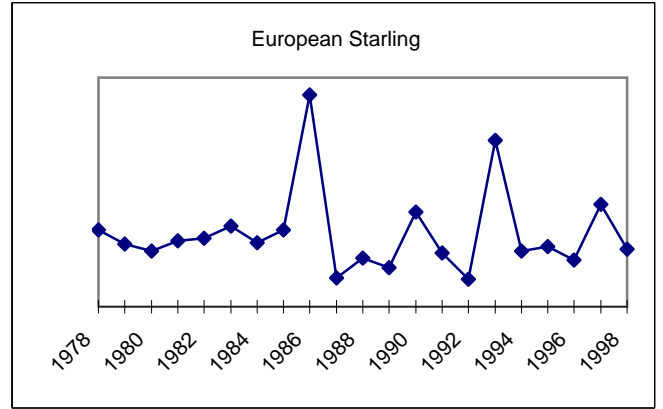

Misc 3

All data has been normalized to total party-hours.

Compiled by Len Kopka