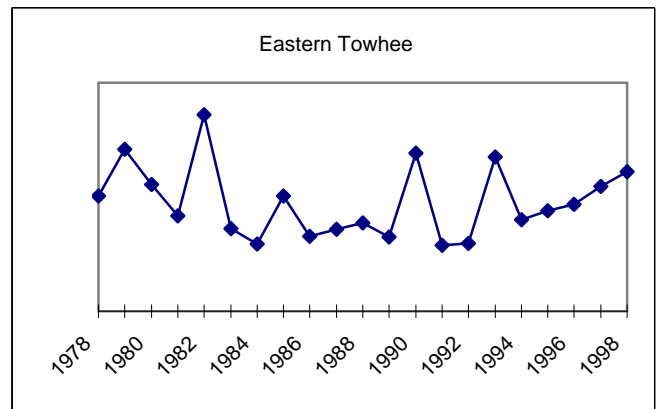

Misc 3

All data has been normalized to total party-hours.

Compiled by Len Kopka