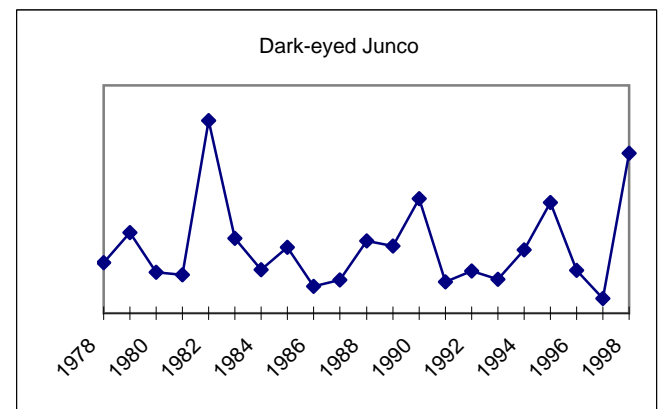

Finches

All data has been normalized to total party-hours.

Compiled by Len Kopka