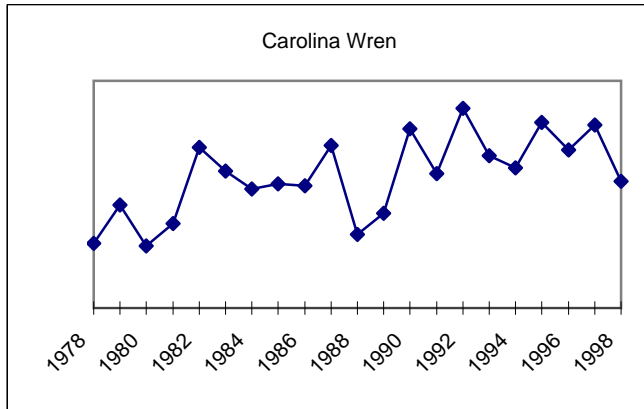

All data has been normalized to total party-hours.

Compiled by Len Kopka

Misc 3

All data has been normalized to total party-hours.

Compiled by Len Kopka

Misc 4

All data has been normalized to total party-hours.