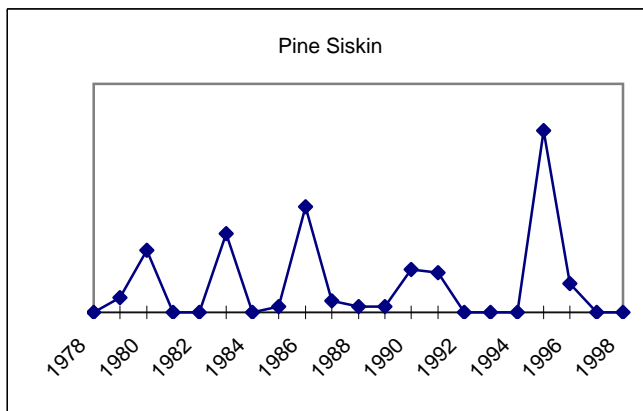

Finches

All data has been normalized to total party-hours.

Compiled by Len Kopka