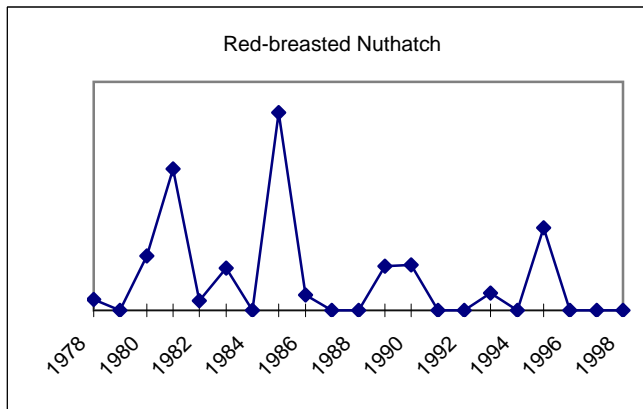

Titmice

All data has been normalized to total party-hours.

Compiled by Len Kopka