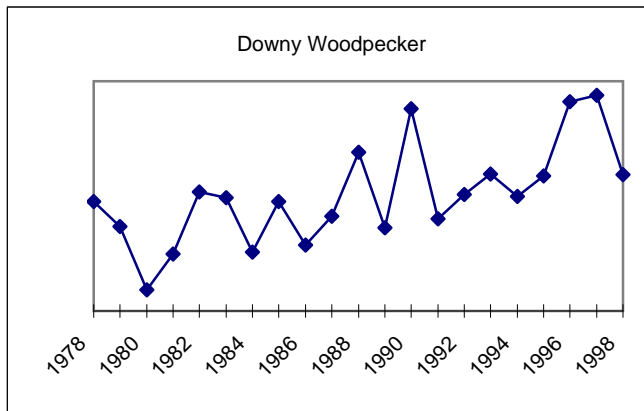

GREENVILLE CHRISTMAS BIRD COUNT

<u>Species</u>	<u>1989</u>	<u>1990</u>	<u>1991</u>	<u>1992</u>	<u>1993</u>	<u>1994</u>	<u>1995</u>	<u>1996</u>	<u>1997</u>	<u>1998</u>
Eastern Meadowlark	118	224	162	171	99	183	251	199	73	29
Rusty Blackbird	30	3						3		220
Brewer's Blackbird		65								
Common Grackle	5228	7092	2320	3783	5877	1160	524	1377	6937	1623
Brown-headed Cowbird		62	237	46	33	59	10	33	36	24
Purple Finch	5	31	17	3	12	41	4	4	11	2
House Finch	246	404	172	396	222	535	138	132	142	33
Pine Siskin	1	7	6				23	4		
American Goldfinch	35	104	92	133	98	60	164	103	70	92
Evening Grosbeak										
House Sparrow	130	77	23	27	30	41	50	23	33	9
Total Species:	78	82	78	74	74	75	79	82	81	82
Total Individual Birds:	10614	18814	10052	11636	18678	10148	8299	7981	14990	6982
Count Date:	16-Dec	29-Dec	21-Dec	19-Dec	18-Dec	31-Dec	30-Dec	28-Dec	3-Jan	2-Jan
# of Observers:	17	14	12	19	18	22	22	23	21	18
Total Party-hours:	64.25	62.50	58.00	69.00	67.00	56.75	48.25	53.00	55.00	39.25
Hours on foot:	24.00	22.50	25.00	31.50	23.50	30.50	24.50	26.00	25.00	17.00
Hours by car:	40.25	40.00	33.00	37.50	43.50	26.25	23.75	27.00	30.00	22.00
Total Party-miles:	485.50	496.00	483.00	614.25	466.00	397.25	379.50	349.00	477.50	421.00
Miles on foot:	16.50	18.00	16.50	22.00	19.00	17.25	14.50	21.00	17.50	12.00
Miles by car:	469.00	478.00	466.50	592.25	447.00	380.00	365.00	328.00	460.00	408.00
# Feeder watchers:	4	2	1	0	0	3	0	1	3	3
Feeder hours:	22.00	4.00	1.00	0.00	0.00	6.00	0.00	1.00	3.00	6.00
Owling hours:	2.75	1.75	5.00	2.50	1.75	4.75	3.00	3.00	2.75	3.25
Owling miles:	1.50	14.00	48.00	67.00	9.00	11.25	19.00	8.25	8.00	15.00
Weather:	clear	rainy	p cloudy	p cloudy	cloudy	foggy	p cloudy	foggy	m sunny	cloudy
Wind:	0-15 NE	calm	5-20 SW	5 SW	8 SW	2-10 NE	0-2 var.	calm	0-5 SSW	0-15 NE
Temperature range:	17-33	39-42	32-62	35-61	34-49	35-44	20-52	42-60	30-64	26-37
Compiler:	PW	PW	PW	GC	S&VC	PW	PW	LK	LK	LK

Compilers

DW = Diana Wilson
PW = Pete Worthington
S&VC = Steve & Vicki Cox
GC = Greg Cornwell
LK = Len Kopka

Woodpeckers

All data has been normalized to total party-hours.

Compiled by Len Kopka