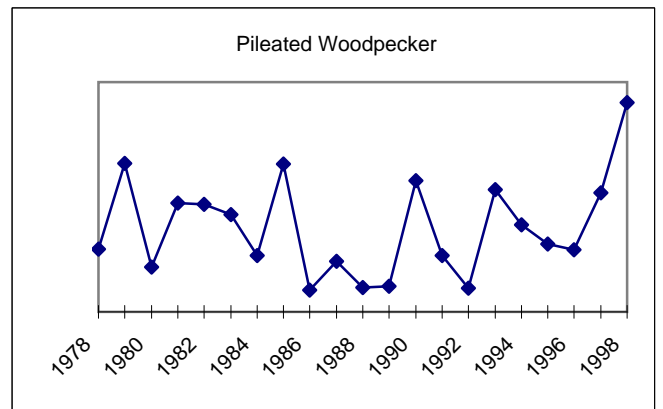

GREENVILLE CHRISTMAS BIRD COUNT

<u>Species</u>	<u>1989</u>	<u>1990</u>	<u>1991</u>	<u>1992</u>	<u>1993</u>	<u>1994</u>	<u>1995</u>	<u>1996</u>	<u>1997</u>	<u>1998</u>
Eastern Meadowlark	118	224	162	171	99	183	251	199	73	29
Rusty Blackbird	30	3						3		220
Brewer's Blackbird		65								
Common Grackle	5228	7092	2320	3783	5877	1160	524	1377	6937	1623
Brown-headed Cowbird		62	237	46	33	59	10	33	36	24
Purple Finch	5	31	17	3	12	41	4	4	11	2
House Finch	246	404	172	396	222	535	138	132	142	33
Pine Siskin	1	7	6				23	4		
American Goldfinch	35	104	92	133	98	60	164	103	70	92
Evening Grosbeak										
House Sparrow	130	77	23	27	30	41	50	23	33	9
Total Species:	78	82	78	74	74	75	79	82	81	82
Total Individual Birds:	10614	18814	10052	11636	18678	10148	8299	7981	14990	6982
Count Date:	16-Dec	29-Dec	21-Dec	19-Dec	18-Dec	31-Dec	30-Dec	28-Dec	3-Jan	2-Jan
# of Observers:	17	14	12	19	18	22	22	23	21	18
Total Party-hours:	64.25	62.50	58.00	69.00	67.00	56.75	48.25	53.00	55.00	39.25
Hours on foot:	24.00	22.50	25.00	31.50	23.50	30.50	24.50	26.00	25.00	17.00
Hours by car:	40.25	40.00	33.00	37.50	43.50	26.25	23.75	27.00	30.00	22.00
Total Party-miles:	485.50	496.00	483.00	614.25	466.00	397.25	379.50	349.00	477.50	421.00
Miles on foot:	16.50	18.00	16.50	22.00	19.00	17.25	14.50	21.00	17.50	12.00
Miles by car:	469.00	478.00	466.50	592.25	447.00	380.00	365.00	328.00	460.00	408.00
# Feeder watchers:	4	2	1	0	0	3	0	1	3	3
Feeder hours:	22.00	4.00	1.00	0.00	0.00	6.00	0.00	1.00	3.00	6.00
Owling hours:	2.75	1.75	5.00	2.50	1.75	4.75	3.00	3.00	2.75	3.25
Owling miles:	1.50	14.00	48.00	67.00	9.00	11.25	19.00	8.25	8.00	15.00
Weather:	clear	rainy	p cloudy	p cloudy	cloudy	foggy	p cloudy	foggy	m sunny	cloudy
Wind:	0-15 NE	calm	5-20 SW	5 SW	8 SW	2-10 NE	0-2 var.	calm	0-5 SSW	0-15 NE
Temperature range:	17-33	39-42	32-62	35-61	34-49	35-44	20-52	42-60	30-64	26-37
Compiler:	PW	PW	PW	GC	S&VC	PW	PW	LK	LK	LK

Compilers

DW = Diana Wilson
PW = Pete Worthington
S&VC = Steve & Vicki Cox
GC = Greg Cornwell
LK = Len Kopka

Woodpeckers

All data has been normalized to total party-hours.

Compiled by Len Kopka