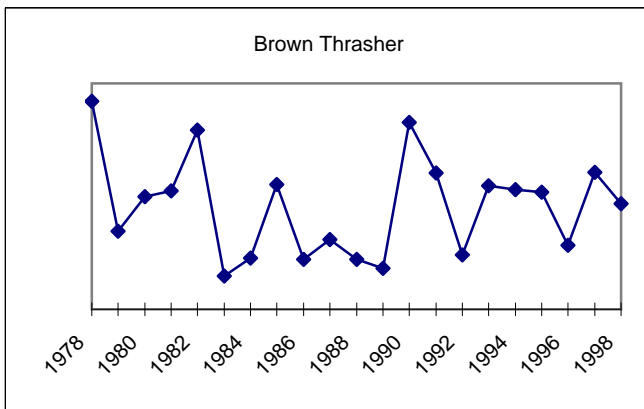

All data has been normalized to total party-hours.

Compiled by Len Kopka

Misc 3

All data has been normalized to total party-hours.

Compiled by Len Kopka

Misc 4

All data has been normalized to total party-hours.